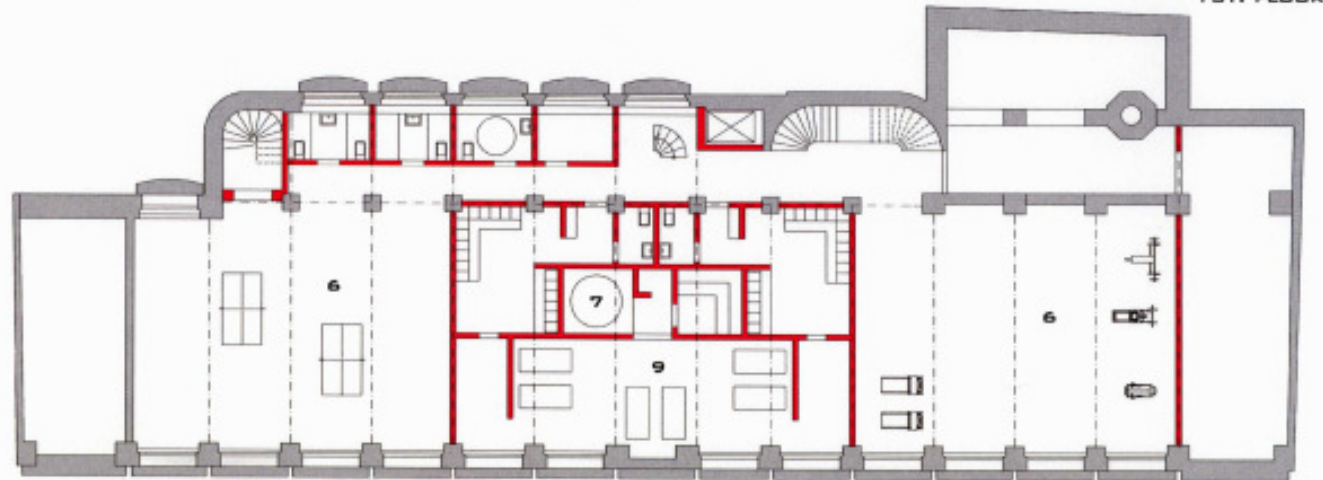

BASEMENT

WORKING LIVING DRIVING EVERYTHING
STEGREIFENTWURF CZERMAKS GARTEN 2-8
BJÖRN PICARD 36175 ROLAND SCHLENSOG 33396

1	PARKING MACHINE	8	HOT SPOT
2	PLUG IN OFFICE	9	REFRESHING
3	MEETING AREA	10	COMMUNICATION AREA
4	BUSINESS LOUNGE	11	FOOD ZONE
5	MAIN ENTRY	12	HOME ZONE
6	BODY TUNING	13	BALL CAGE
7	COOL DOWN	14	SUN BURNER