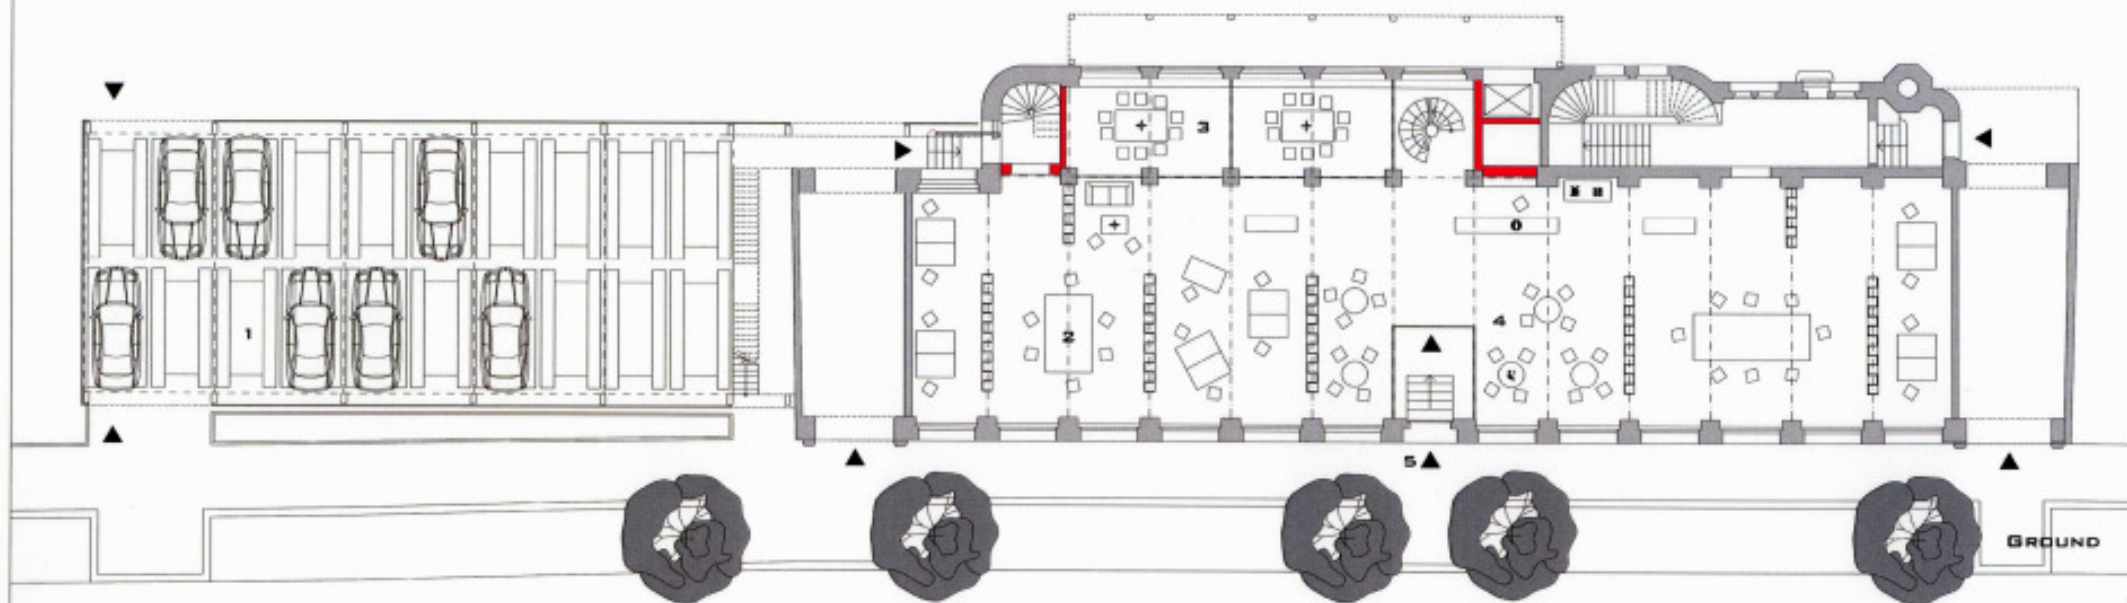

IT'S MY SPACE

An architectural rendering of a building facade. On the left, a large, red, diamond-shaped lattice screen is shown in a cutaway view, revealing a dark interior space. To the right, the building's facade is depicted in a light gray, cutaway style, showing a series of arched windows and a central arched entrance. The windows have blue-tinted panes. The overall style is modern and minimalist.

WORKING LIVING DRIVING EVERYTHING
STEGREIFENTWURF CZERMAKS GARTEN 2-8
BJÖRN PICARD 36175 ROLAND SCHLENSOG 33396

IT'S MY SPACE

CZERMARKS GARTEN

WORKING LIVING DRIVING EVERYTHING
STEGREIFENTWURF CZERMARKS GARTEN 2-8
BJÖRN PICARD 36175 ROLAND SCHLENSOG 33396

1	PARKING MACHINE	8	HOT SPOT
2	PLUG IN OFFICE	9	REFRESHING
3	MEETING AREA	10	COMMUNICATION AREA
4	BUSINESS LOUNGE	11	FOOD ZONE
5	MAIN ENTRY	12	HOME ZONE
6	BODY TUNING	13	BALL CASE
7	COOL DOWN	14	SUN BURNER