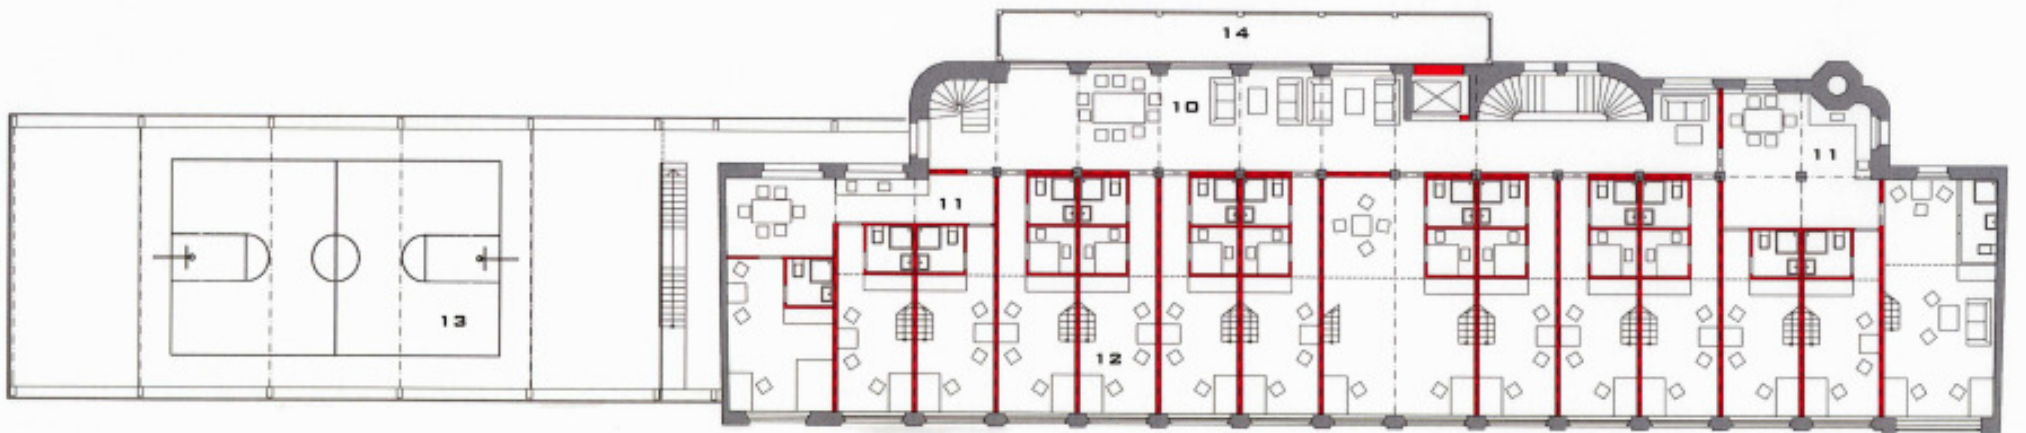

IT'S MY SPACE

An architectural rendering of a building facade. On the left, a large, red, diamond-shaped lattice screen is shown in a cutaway view, revealing a dark interior space. To the right, the building's facade is depicted in a light gray, cutaway style, showing a series of arched windows and a central arched entrance. The windows have blue-tinted panes. The overall style is modern and minimalist.

1	PARKING MACHINE	8	HOT SPOT
2	PLUG IN OFFICE	9	REFRESHING
3	MEETING AREA	10	COMMUNICATION AREA
4	BUSINESS LOUNGE	11	FOOD ZONE
5	MAIN ENTRY	12	HOME ZONE
6	BODY TUNING	13	BALL CASE
7	COOL DOWN	14	SUN BURNER

IT'S MY SPACE

1ST. FLOOR

BASEMENT

WORKING LIVING DRIVING EVERYTHING
STEGREIFENTWURF CZERMAKS GARTEN 2-8
BJÖRN PICARD 36175 ROLAND SCHLENSOG 33396

1	PARKING MACHINE	8	HOT SPOT
2	PLUG IN OFFICE	9	REFRESHING
3	MEETING AREA	10	COMMUNICATION AREA
4	BUSINESS LOUNGE	11	FOOD ZONE
5	MAIN ENTRY	12	HOME ZONE
6	BODY TUNING	13	BALL CAGE
7	COOL DOWN	14	SUN BURNER

IT'S MY SPACE

3TH. FLOOR

2END FLOOR

WORKING LIVING DRIVING EVERYTHING
STEGREIFENTWURF CZERMAKS GARTEN 2-8
BJÖRN PICARD 36175 ROLAND SCHLENSOG 33396

1	PARKING MACHINE	8	HOT SPOT
2	PLUG IN OFFICE	9	REFRESHING
3	MEETING AREA	10	COMMUNICATION AREA
4	BUSINESS LOUNGE	11	FOOD ZONE
5	MAIN ENTRY	12	HOME ZONE
6	BODY TUNING	13	BALL CAGE
7	COOL DOWN	14	SUN BURNER