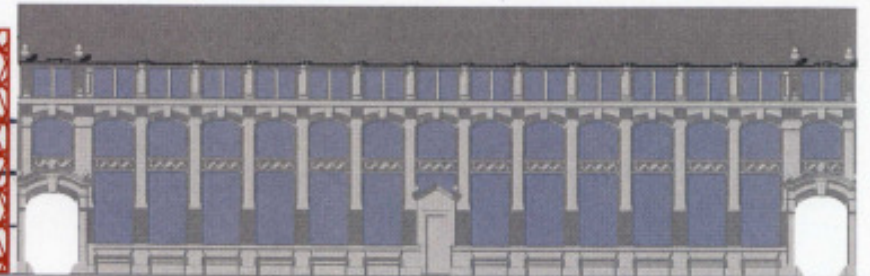

IT'S MY SPACE

An architectural rendering of a building facade. On the left, a large, red, diamond-shaped lattice screen is shown in a cutaway view, revealing a dark interior space. To the right, the building's facade is depicted in a light gray, cutaway style, showing a series of arched windows and a central arched entrance. The windows have blue-tinted panes. The overall style is modern and minimalist.

IT'S MY SPACE

3TH. FLOOR

2END FLOOR

WORKING LIVING DRIVING EVERYTHING
STEGREIFENTWURF CZERMAKS GARTEN 2-8
BJÖRN PICARD 36175 ROLAND SCHLENSOG 33396

1	PARKING MACHINE	8	HOT SPOT
2	PLUG IN OFFICE	9	REFRESHING
3	MEETING AREA	10	COMMUNICATION AREA
4	BUSINESS LOUNGE	11	FOOD ZONE
5	MAIN ENTRY	12	HOME ZONE
6	BODY TUNING	13	BALL CAGE
7	COOL DOWN	14	SUN BURNER

IT'S MY SPACE

SECTION

SITE

WORKING LIVING DRIVING EVERYTHING
STEGREIFENTWURF CZERMAKS GARTEN 2-8
BJÖRN PICARD 36175 ROLAND SCHLENSOG 33396

1	PARKING MACHINE	8	HOT SPOT
2	PLUG IN OFFICE	9	REFRESHING
3	MEETING AREA	10	COMMUNICATION AREA
4	BUSINESS LOUNGE	11	FOOD ZONE
5	MAIN ENTRY	12	HOME ZONE
6	BODY TUNING	13	BALL CAGE
7	COOL DOWN	14	SUN BURNER