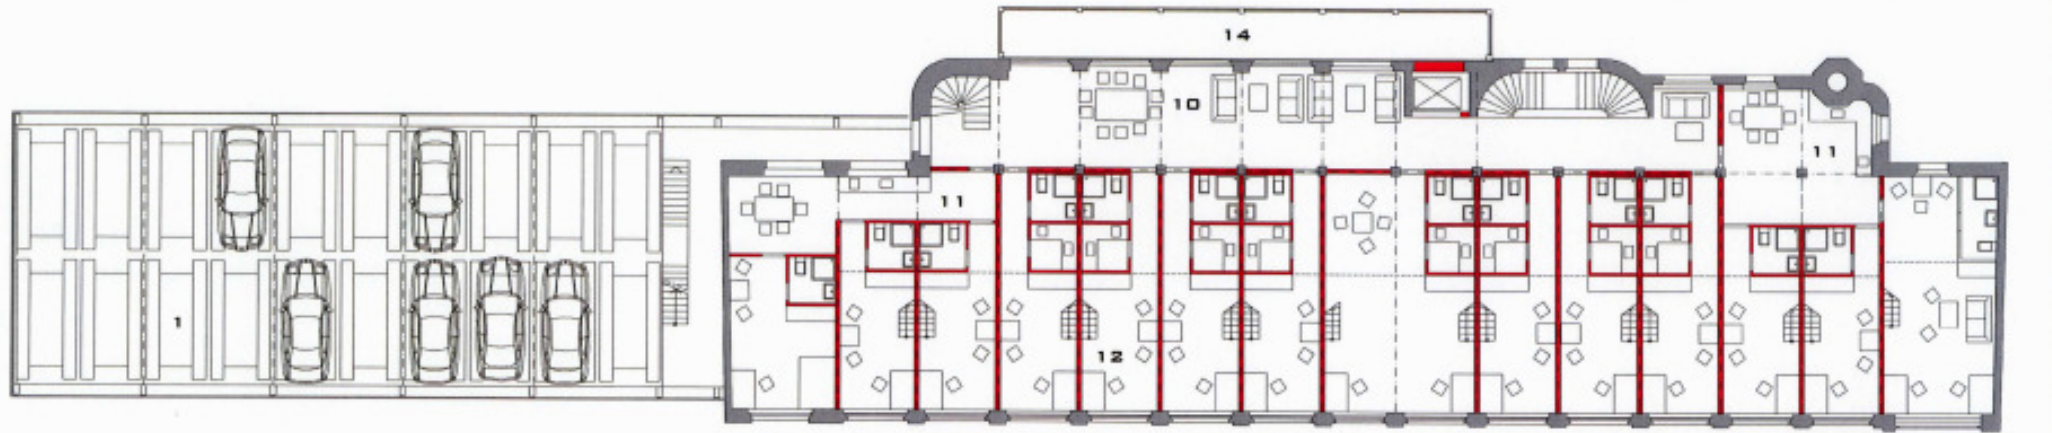

IT'S MY SPACE

1ST. FLOOR