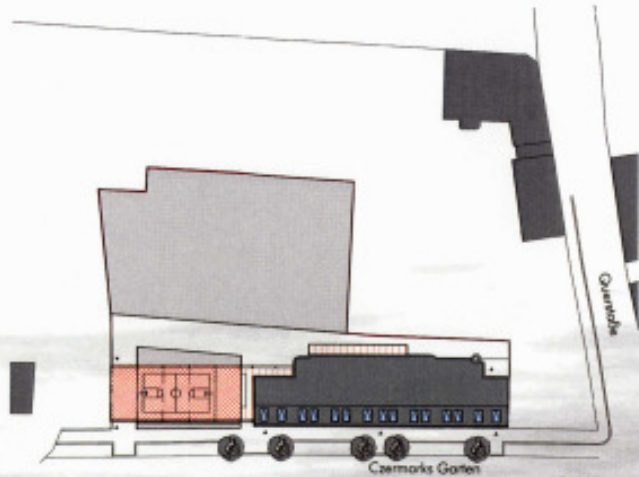

IT'S MY SPACE

An architectural rendering of a building facade. On the left, a large, red, diamond-shaped lattice screen is shown in a cutaway view, revealing a dark interior space. To the right, the building's facade is depicted in a light gray, cutaway style, showing a series of arched windows and a central arched entrance. The windows have blue-tinted panes. The overall style is modern and minimalist.

IT'S MY SPACE

3TH. FLOOR

2END FLOOR

WORKING LIVING DRIVING EVERYTHING
STEGREIFENTWURF CZERMAKS GARTEN 2-8
BJÖRN PICARD 36175 ROLAND SCHLENSOG 33396

1	PARKING MACHINE	8	HOT SPOT
2	PLUG IN OFFICE	9	REFRESHING
3	MEETING AREA	10	COMMUNICATION AREA
4	BUSINESS LOUNGE	11	FOOD ZONE
5	MAIN ENTRY	12	HOME ZONE
6	BODY TUNING	13	BALL CAGE
7	COOL DOWN	14	SUN BURNER

IT'S MY SPACE

SECTION

SITE

WORKING LIVING DRIVING EVERYTHING
STEGREIFENTWURF CZERMAKS GARTEN 2-8
BJÖRN PICARD 36175 ROLAND SCHLENSOG 33396

1	PARKING MACHINE	8	HOT SPOT
2	PLUG IN OFFICE	9	REFRESHING
3	MEETING AREA	10	COMMUNICATION AREA
4	BUSINESS LOUNGE	11	FOOD ZONE
5	MAIN ENTRY	12	HOME ZONE
6	BODY TUNING	13	BALL CAGE
7	COOL DOWN	14	SUN BURNER