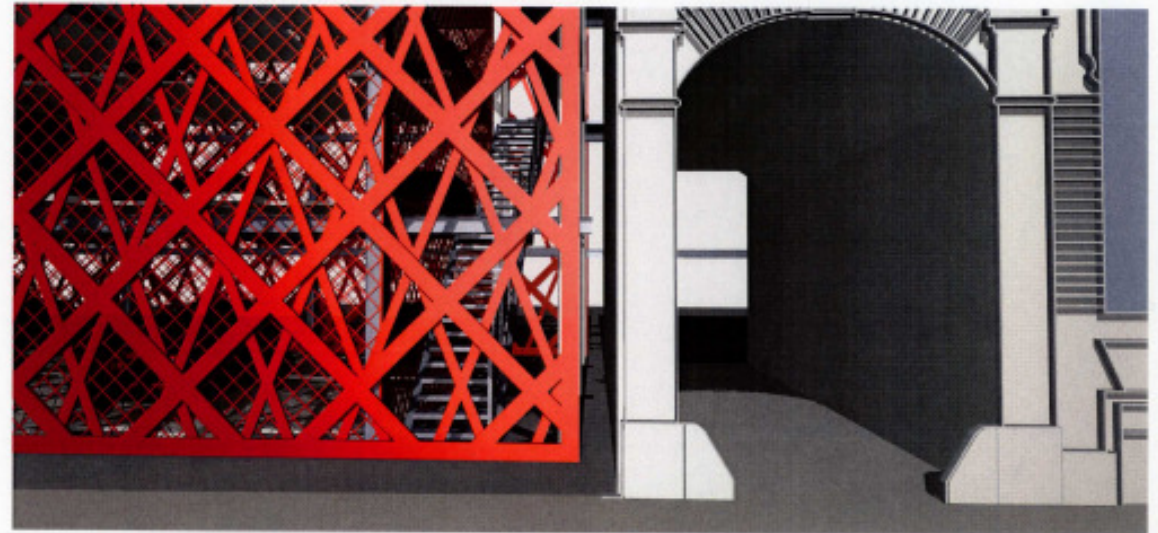

SITE

WORKING LIVING DRIVING EVERYTHING
STEGREIFENTWURF CZERMAKS GARTEN 2-8
BJÖRN PICARD 36175 ROLAND SCHLENSOG 33396

1	PARKING MACHINE	8	HOT SPOT
2	PLUG IN OFFICE	9	REFRESHING
3	MEETING AREA	10	COMMUNICATION AREA
4	BUSINESS LOUNGE	11	FOOD ZONE
5	MAIN ENTRY	12	HOME ZONE
6	BODY TUNING	13	BALL CAGE
7	COOL DOWN	14	SUN BURNER