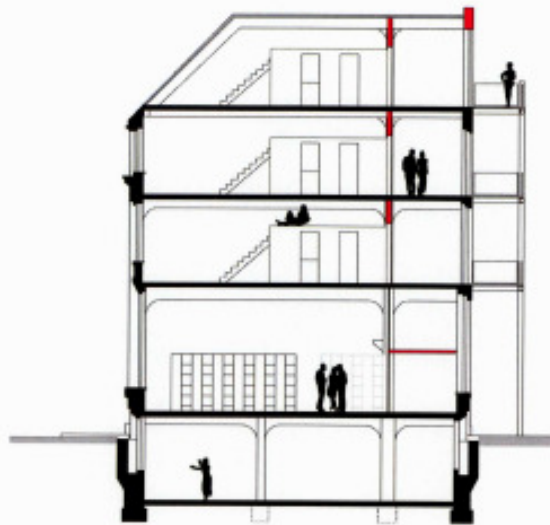

IT'S MY SPACE

An architectural rendering of a building facade. On the left, a large, red, diamond-shaped lattice screen is shown in a cutaway view, revealing a dark interior space. To the right, the building's facade is depicted in a light gray, cutaway style, showing a series of arched windows and a central arched entrance. The windows have blue-tinted panes. The overall style is modern and minimalist.

IT'S MY SPACE

3TH. FLOOR

2END FLOOR

WORKING LIVING DRIVING EVERYTHING
STEGREIFENTWURF CZERMAKS GARTEN 2-8
BJÖRN PICARD 36175 ROLAND SCHLENSOG 33396

1	PARKING MACHINE	8	HOT SPOT
2	PLUG IN OFFICE	9	REFRESHING
3	MEETING AREA	10	COMMUNICATION AREA
4	BUSINESS LOUNGE	11	FOOD ZONE
5	MAIN ENTRY	12	HOME ZONE
6	BODY TUNING	13	BALL CAGE
7	COOL DOWN	14	SUN BURNER

IT'S MY SPACE

SECTION

SITE

WORKING LIVING DRIVING EVERYTHING
STEGREIFENTWURF CZERMAKS GARTEN 2-8
BJÖRN PICARD 36175 ROLAND SCHLENSOG 33396

1	PARKING MACHINE	8	HOT SPOT
2	PLUG IN OFFICE	9	REFRESHING
3	MEETING AREA	10	COMMUNICATION AREA
4	BUSINESS LOUNGE	11	FOOD ZONE
5	MAIN ENTRY	12	HOME ZONE
6	BODY TUNING	13	BALL CAGE
7	COOL DOWN	14	SUN BURNER